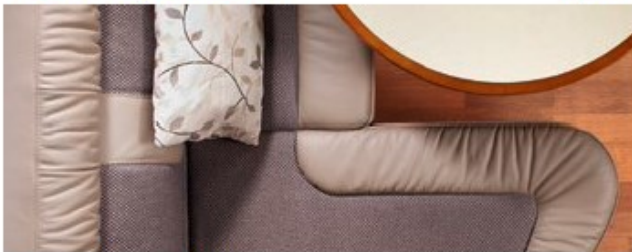

option

Macchiato part leather

option

Bicolour leather Marone

option

Savannah part leather

option

Bicolour leather Stone

Option (up to chic e-line)

Barcelona

Standard

→ World of Living model overview

Collection	Type	c-compactline	c-tourer "Bright ash tree"	c-tourer "epic"
Venezia	Fabric	●	●	●
Barcelona	Fabric	●	●	●
Toulouse	Fabric	●		
Malaga	Textile leather / fabric	○	○	○
Ancona	Textile leather / fabric	○	○	○
Macchiato	Part leather	○	○	○
Savannah	Part leather	○	○	○
Creme	Part leather	○		
Ivory	Part leather		○	○
Creme	Leather	○		
Ivory	Leather		○	○
Bicolour Stone	Leather	○	○	○
Bicolour Marone	Leather	○		