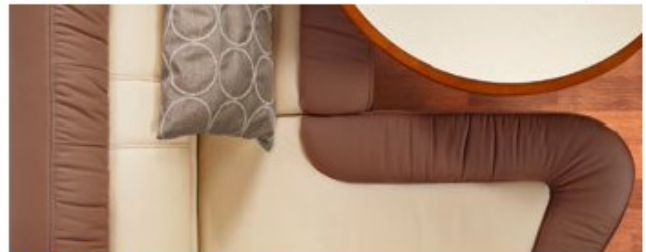

option

Macchiato part leather

option

Bicolour leather Marone

option

Savannah part leather

option

Bicolour leather Stone

option

Venezia

Standard

Malaga

Option (up to chic e-line)

Toulouse

Standard

Ancona

Option (up to chic e-line)

Barcelona

Standard

→ World of Living model overview

Collection	Type	c-compactline	c-tourer "Bright ash tree"	c-tourer "epic"
Venezia	Fabric	●	●	●
Barcelona	Fabric	●	●	●
Toulouse	Fabric	●		
Malaga	Textile leather / fabric	○	○	○
Ancona	Textile leather / fabric	○	○	○
Macchiato	Part leather	○	○	○
Savannah	Part leather	○	○	○
Creme	Part leather	○		
Ivory	Part leather		○	○
Creme	Leather	○		
Ivory	Leather		○	○
Bicolour Stone	Leather	○	○	○
Bicolour Marone	Leather	○		